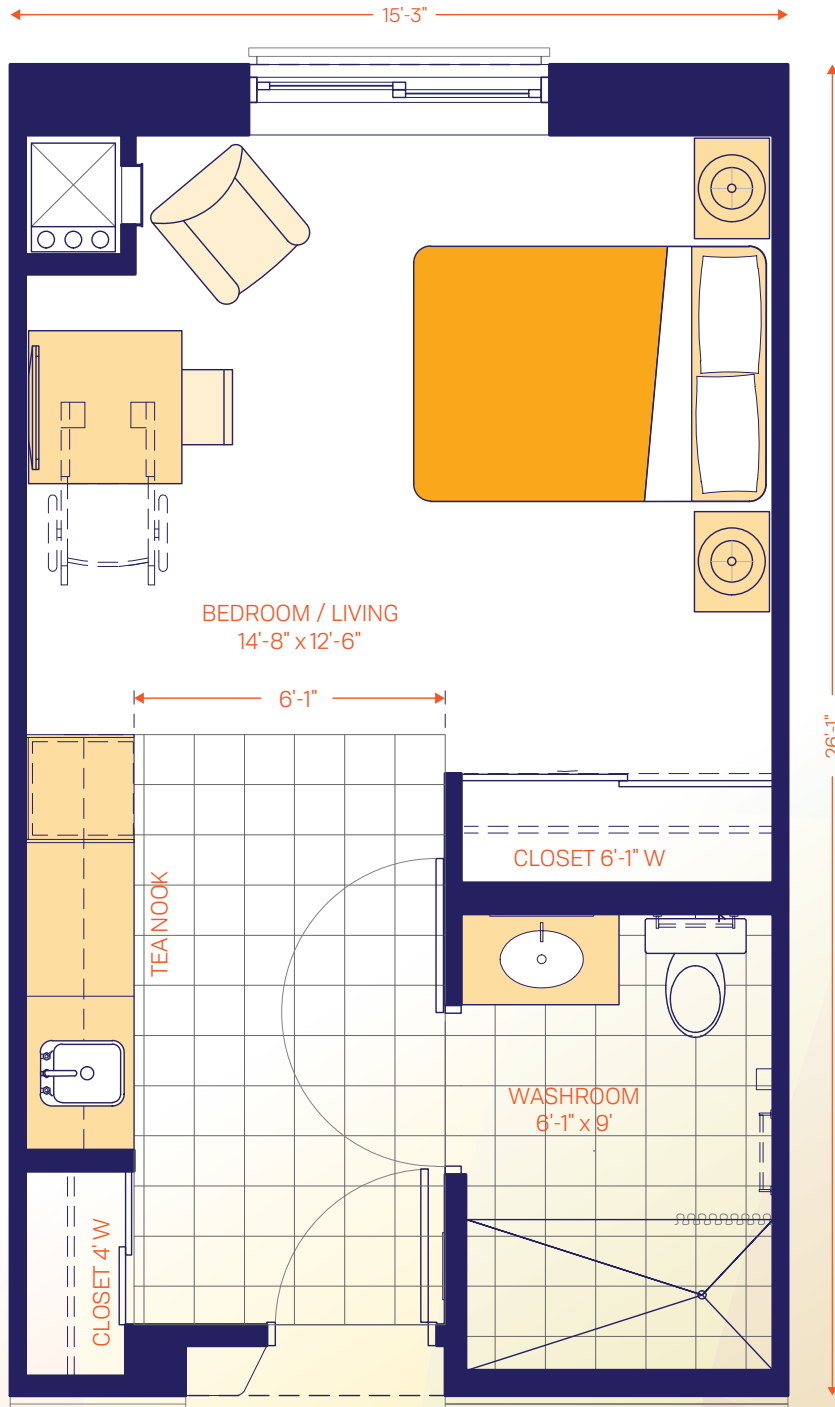

ASSISTED LIVING

STUDIO

325 SQ. FT. (NET)
30.2 SQ. M

FULLY ACCESSIBLE

**Presentation
Manor**

61 Fairfax Crescent
Toronto, ON M1L 1Z7

647-350-3755
presentationmanor.com