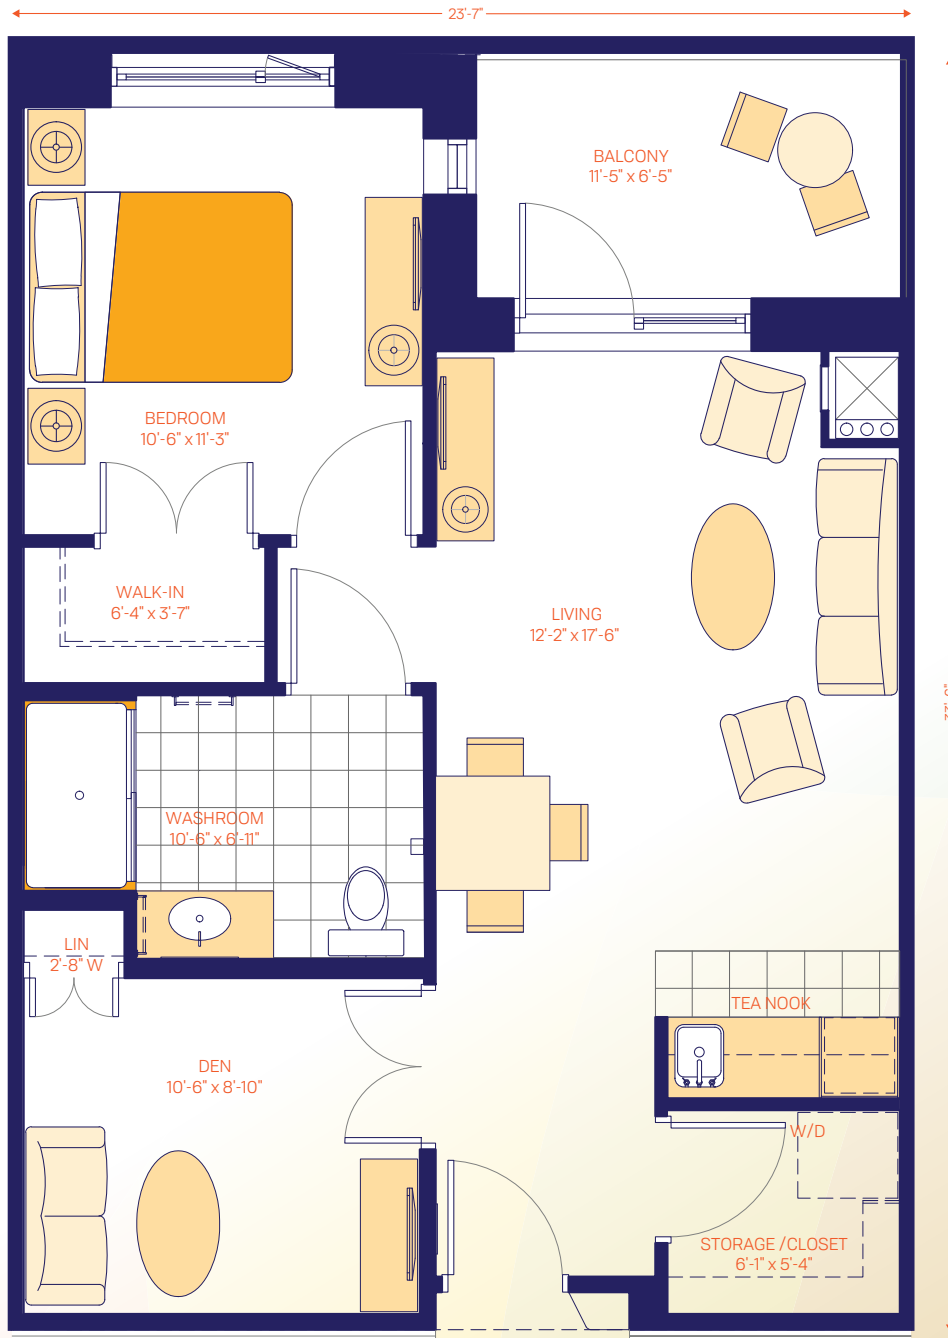

INDEPENDENT LIVING

1 BEDROOM + DEN

637 SQ. FT. (NET)

59.2 SQ. M.

**Presentation
Manor**

61 Fairfax Crescent
Toronto, ON M1L 1Z7

647-350-3755
presentationmanor.com